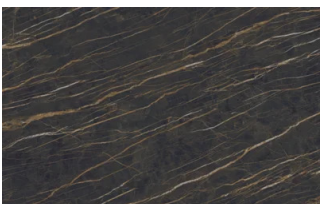

Nichel

Piombo

Titanio

Ossido ottone

Ossido bronzo

Wood

WOODS 1

Woods 1

Natural oak

Visone oak

Cenere oak

Castoro oak

Carbone oak

WOODS 2

Woods 2

Canaletto walnut

Heat-treated oak

Stoneware

STONEWARE

Matt stoneware

Azalai nero

Jasper moka

Storm grigio

Storm nero

Senda grigio

Pacific bianco

Glossy stoneware

Noir desir

Calacatta oro

Breche capraia

Glasses

LACQUERED GLASSES