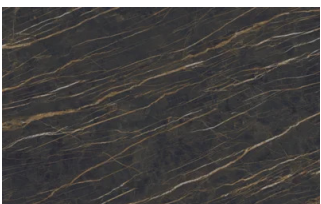

Ossido bronzo

Wood

WOODS 1

Woods 1

Natural oak

Visone oak

Cenere oak

Castoro oak

Carbone oak

WOODS 2

Woods 2

Canaletto walnut

Heat-treated oak

Stoneware

STONEWARE

Matt stoneware

Azalai nero

Jasper moka

Storm grigio

Storm nero

Senda grigio

Pacific bianco

Glossy stoneware

Noir desir

Calacatta oro

Breche capraia

Textured finishes

TEXTURED FINISHES

Textured finishes

Heat-treated oak

Avana

Carbone oak