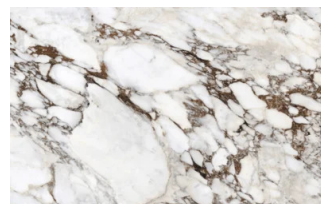

Breche capraia

Textured finishes

TEXTURED FINISHES

Textured finishes