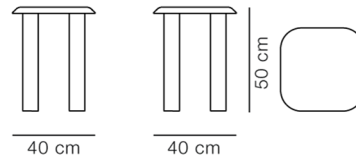

Colours

WOODS

Oak light oil

Fredericia