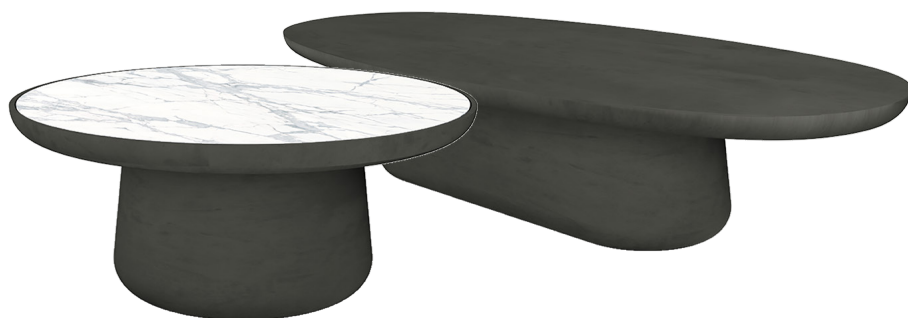

MAANA

Coffee table

Model Coffee & side table

Material MORTEX® / stone
[available in indoor or outdoor version]

Side table / stool

35 x 35 x 38 H

Coffee table round

70 x 70 x 28 H

70 x 70 x 38 H

100 x 100 x 28 H

Coffee table oval

140 x 62 x 28 H

160 x 80 x 28 H

MAANA

Dining table

Model Dining table

Material MORTEX®
(available in indoor or outdoor version)

Dining table

200 x 110 x 77 H	leg: 85 x 40
220 x 110 x 77 H	leg: 85 x 40
240 x 110 x 77 H	leg: 85 x 40
260 x 120 x 77 H	leg: 110 x 50
280 x 120 x 77 H	leg: 110 x 50

MAANA

Stool

Model Side table and stool

Material MORTEX® & wood / ceramic / upholstery
(available in indoor or outdoor version)

Side table
35 x 35 x 39 H

Stool
35 x 35 x 43 H