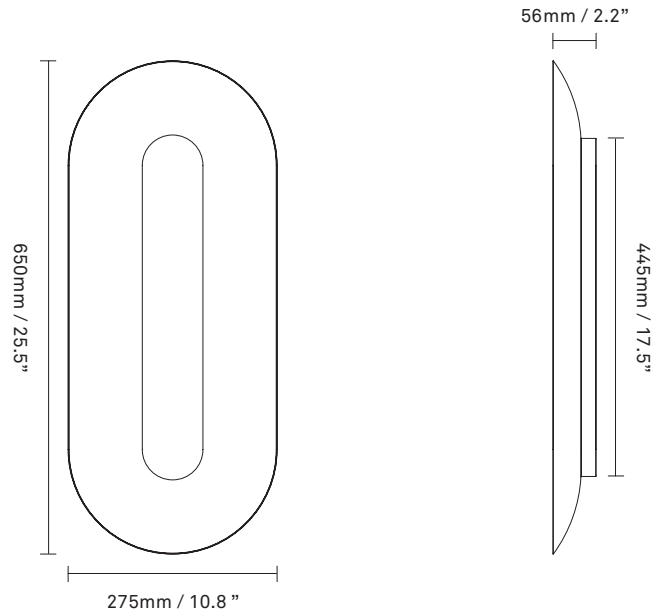

Sasi Large provides an indirect light carried and emphasized by the larger, rounded lampshade made in a satin finish, while the mirror effect of the smaller shade creates detailed reflections of the surroundings and light in the room. Cable not included.

Explore the rest of the **Sasi** collection on our website, [here](#)

Product no.: EU - 2085002

Certifications: CE, IP20, Class I

Type: Wall lamp - indoor

For information about IP ratings, click [here](#)

Colour: Metal: satin brass, polished brass

Cleaning: Use a soft dry cloth to clean the product.
Do not use household cleaners.

Materials: Anodized metal

Dimensions: 650mm / 25.5in x 275mm / 10.8in
Backplate: 445mm / 17.5in
x 56mm / 2.2in

Light source: Integrated LED 21W
Colour Temp.: 3000 Kelvin
Lumen: 1996 lm
CRI: >90Ra
Dimmable 700 mA LED driver

Weight: 1500g

Packaging: Dimensions: L: 705mm / 27.7in x
W: 335mm / 13.2in x H: 950mm / 37.4in
Weight: 1200 g
Total weight incl. product: 2700 g
Number of parcels: 1
Material: Brown cardboard.

Light sources included

If surface mounted cable is desired see recommended cable kits [here](#)

Dimmable if installed with appropriate LED dimmer.

Works with appropriate lighting control module. Module can be added to delivery on request.

Find our recommendations [here](#)