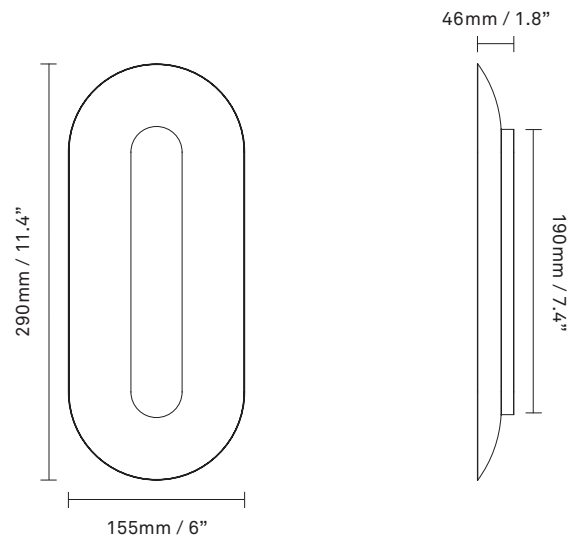

Sasi Small provides an indirect light carried and emphasized by the larger, rounded lampshade made in a satin finish, while the mirror effect of the smaller shade creates detailed reflections of the surroundings and light in the room. Cable not included.

Explore the rest of the **Sasi collection** on our website, [here](#)

Product no.: EU - 2085003

Certifications: CE, IP20, Class I

Type: Wall lamp - indoor

For information about IP ratings, click [here](#)

Colour: Metal: satin silver, polished silver

Cleaning: Use a soft dry cloth to clean the product.
Do not use household cleaners.

Materials: Anodized metal

Dimensions: 290mm / 11.4in x 155mm / 6in
Backplate: 190mm / 7.4in
x 46mm / 1.8in

Light source: Integrated LED 11W
Colour Temp.: 3000 Kelvin
Lumen: 962 lm
CRI: >90Ra
Dimmable 300 mA LED driver

Weight: 540g

Packaging: Dimensions: L: 345mm / 13.5in x
W: 210mm / 8.2in x H: 950mm / 37.4in
Weight: 400 g
Total weight incl. product: 940g
Number of parcels: 1
Material: Brown cardboard.

Light sources included

If surface mounted cable is desired see recommended cable kits [here](#)

Dimmable if installed with appropriate LED dimmer.

Works with appropriate lighting control module. Module can be added to delivery on request.

Find our recommendations [here](#)