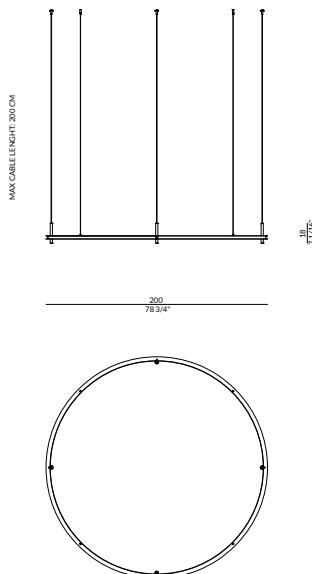

TECHNICAL SHEET

LABILIS MEGA RING

Light source: Strip LED 140 LED/m + spot LED

Total power: 103,20 W – (Strip LED 86,4W - nr. 4 spot 16,8W)

Voltage: 230V

Rated luminous flux spots: 1320 lm

Rated luminous flux strip LED: 9342 lm

Colour temperature: 2700°K

Colour rendering index: 90

LABILIS MEGA RING | ILL.LABI.400

1 ring Ø200 in metal matt black varnished. Led spot in matt bronzed brass. Remote drivers

OPTIONAL * | OPT.ILL.LABI.CEIL

Metal cylindrical rose holding local driver, suitable for ceiling installation