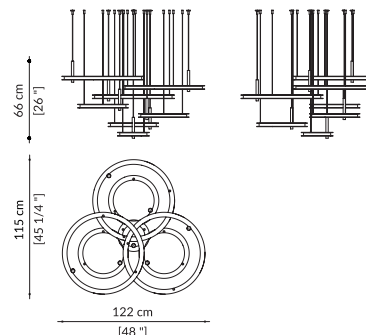

Rosone cilindrico in metallo con alimentatore interno, adatto per installazione a soffitto (optional). Metal cylindrical rose holding local drivers, suitable for ceiling installation (optional). Dim. Ø9 x h 20cm

4 RINGS

TECHNICAL SHEET

4 RINGS

Light source: Strip LED 140 LED/m + spot LED (4X)
Total power: 35W - Strip LED 14,4W/m; spot 4,2W (10X)
Voltage: 230V
Rated luminous flux spots: 1320 lm
Rated luminous flux strip LED: 6357 lm
Colour temperature: 2700°K
Colour rendering index: 90
Dimmer function: Yes - only for rings
Cables length: 2mt
Weight: 18 Kg
Standard cable length: 2m

4 RINGS | ILL.LABI.230

1 ring Ø27 + 3 rings Ø43 in metal matt black varnished and LED spots in matt bronzed brass. Remote drivers

OPTIONAL * | OPT.ILL.LABI.CEIL

4 metal cylindrical roses holding local drivers, suitable for ceiling installation

7 RINGS

TECHNICAL SHEET

7 RINGS

Light source: Strip LED 140 LED/m + spot LED (7X)
Total power: 77W - Strip LED 14,4W/m; spot 4,2W (7X)
Voltage: 230V
Rated luminous flux spots: 2310 lm
Rated luminous flux strip LED: 14928 lm
Colour temperature: 2700°K
Colour rendering index: 90
Dimmer function: Yes - only for rings
Cables length: 2mt
Weight: 40 Kg
Standard cable length: 2m