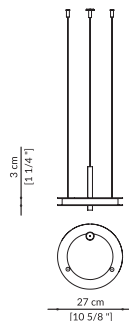

Labilis Rings Suspension

DESIGN | PAOLO CASTELLI

Finishes of the above picture

Metal
Varnish
Black
RAL 9004

Metal Finish
Matt
Bronzed
Brass

Rosone cilindrico in metallo con alimentatore interno, adatto per installazione a soffitto (optional). Metal cylindrical rose holding local drivers, suitable for ceiling installation (optional).
Dim. Ø9 x h 20cm

Tre anelli di diverso diametro installabili singolarmente o in composizione da 4, 7 e 10 anelli. L'anello in metallo è finitura nero opaco con diffusore di luce LED in policarbonato opalino bianco perimetrale. Ogni anello monta uno spot in ottone finitura bronzo ottone opaco. Gli anelli presentano tre cavi di sospensione, di cui uno di alimentazione. Optionals su richiesta: anelli dimmerabili; rosone cilindrico in metallo con alimentatore interno, adatto per installazione a soffitto.

Three rings of different diameters can be installed separately or as composition (4, 7, 10 rings). The metal ring is in satin black finish, with light diffuser in white opal polycarbonate along the perimeter. Each ring carries a LED spot in matt brass bronze finish and has three suspension cables, one of which is a power supply one. Optionals available on request: dimmable rings; metal cylindrical rose holding local driver, suitable for ceiling installation.

Ø27

TECHNICAL SHEET

LABILIS Ø27

Light source: Strip LED 140 LED/m + spot LED
Total power: 7,3W - Strip LED 14,4W/m; spot 4,2W
Voltage: 230V
Rated luminous flux spot: 330 lm
Rated luminous flux strip LED: 1092 lm
Colour temperature: 2700°K
Colour rendering index: 90
Dimmer function: Yes - only for ring
Weight: 3 Kg
Standard cable length: 2m