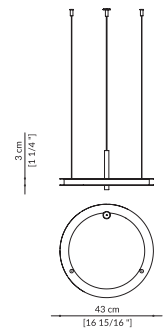

Ø27

TECHNICAL SHEET

LABILIS Ø27

Light source: Strip LED 140 LED/m + spot LED
Total power: 7,3W - Strip LED 14,4W/m; spot 4,2W
Voltage: 230V
Rated luminous flux spot: 330 lm
Rated luminous flux strip LED: 1092 lm
Colour temperature: 2700°K
Colour rendering index: 90
Dimmer function: Yes - only for ring
Weight: 3 Kg
Standard cable length: 2m

RING Ø27 | ILL.LABI.231

1 ring Ø27 in metal matt black varnished and LED spot in matt bronzed brass. Remote drivers

OPTIONAL * | OPT.ILL.LABI.CEIL

Metal cylindrical rose holding local driver, suitable for ceiling installation

Ø43

TECHNICAL SHEET

LABILIS Ø43

Light source: Strip LED 140 LED/m + spot LED
Total power: 9,7W - Strip LED 14,4W/m; spot 4,2W
Voltage: 230V
Rated luminous flux spots: 330 lm
Rated luminous flux strip LED: 1755 lm
Colour temperature: 2700°K
Colour rendering index: 90
Dimmer function: Yes - only for ring
Weight: 4,5 Kg
Standard cable length: 2m