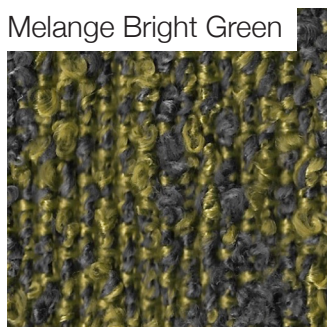

Soft Bouclé

Alabaster

Olive Haze

Millbroke

Redwood

Cedar

River Bed

Green Kelp

Panama

Panama White

Panama Clay

Panama Green

Panama Blue

Bouclé Melange

Melange White

Melange Dove Gray

Melange Bright Green

Melange Blue

Nativo

Alto White

Pickled Bean

Old Copper

Sand

Gunsmoke

Blue Mirage

Metal Green

Lime Green

Colour samples are an indication only and do not replace the use of real samples when ordering, since it is impossible to guarantee a screen reproduction identical to the original.