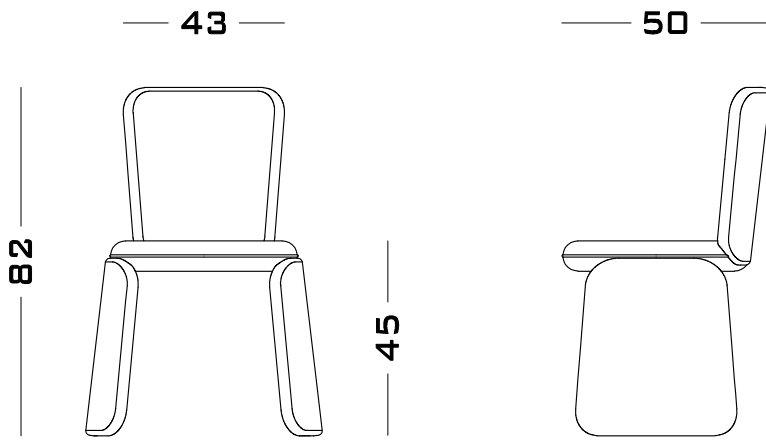

Dimensions

Cod. HNGC