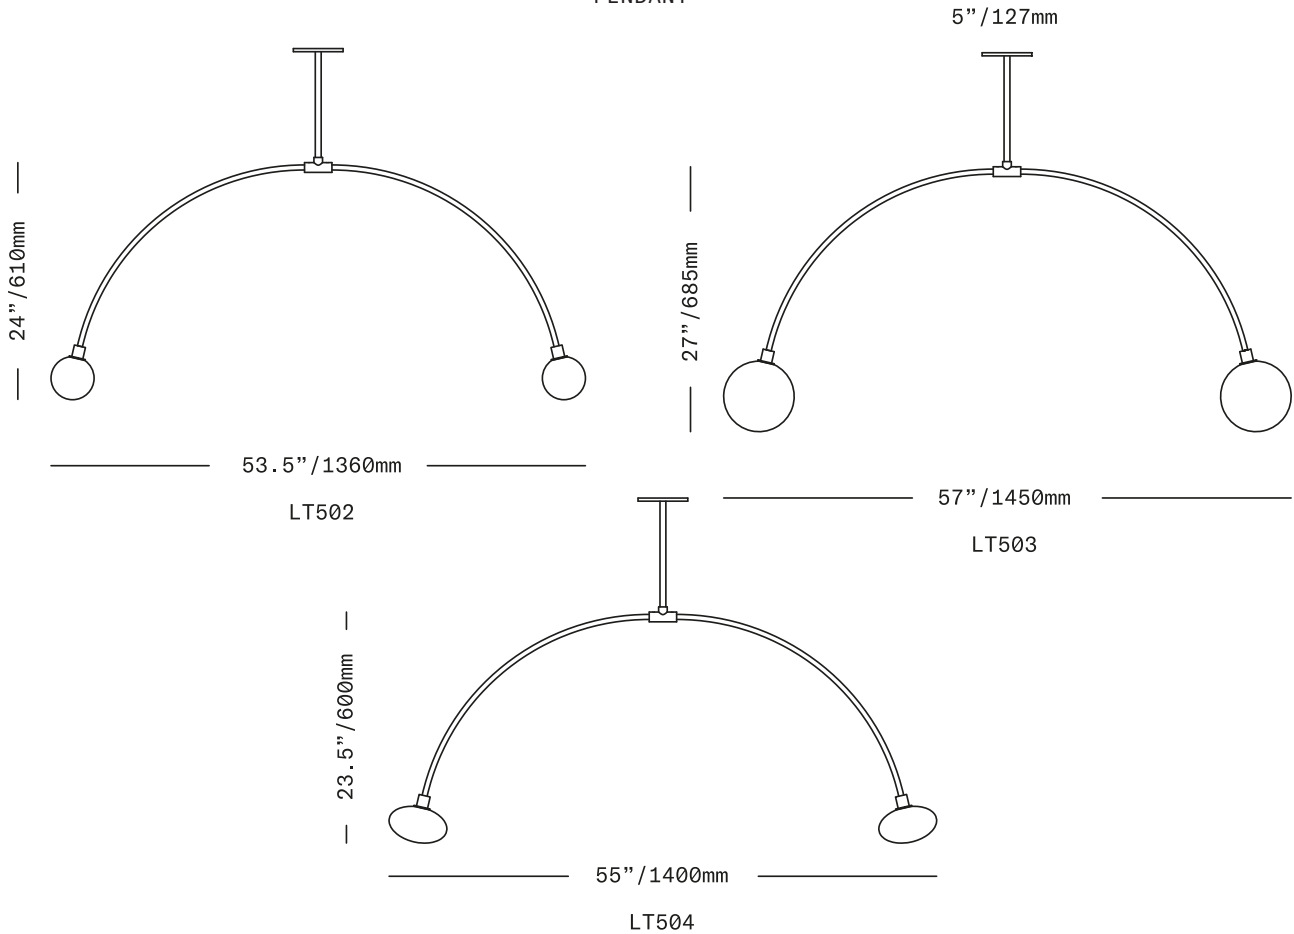

## Balance 2.0

PENDANT

Symmetrical downward curving arms hold glass diffusers of handblown Czech glass. Suspended on a rigid brass tube stem. The glass diffusers are available in three shapes and in both "dipped" glass, featuring the SkLO double-dipped flame-polished mouth and "textured" glass, featuring a soft, frosted finish and subtle sculpted vertical ridges.

UL listed suitable for dry and damp locations (US & Canada)

Sockets 120V G9 7W Max

LED bulbs included

Requires recessed electrical box for installation

Standard canopy does NOT accommodate sloped ceilings or swagging of this light – other canopy options are available at additional cost – see Canopy Variants specification sheet

Specify overall drop length – Rigid brass tube stems are not field adjustable

Minimum overall drop length: 36"/910mm

Lengths over 60"/1520mm available at additional cost

Fixture weights (approximate):  
 15lbs/7kg (LT502)  
 18lbs/8kg (LT503)  
 15lbs/7kg (LT504)

All glass dimensions are approximate – handblown glass dimensions vary by nature and intent

Made in the Czech Republic

LT502 [---][--] 4.5"/110mm sphere glass  
 LT503 [---][--] 7"/180mm sphere glass  
 LT504 [---][--] 6"/150mm ellipsoid glass