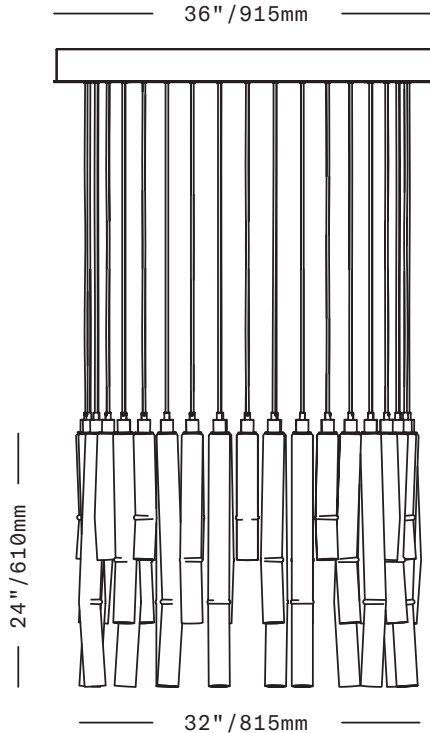

UL listed suitable for dry and damp locations (US & Canada)

Sockets 120V G9 7W Max

LED bulbs included

Requires recessed electrical box for installation

Accommodates sloped ceilings

Standard cord length 72”/1830mm – field adjustable – longer lengths available at additional cost

Fixture weight (approximate): 160lbs/73kg

All glass dimensions are approximate – handblown glass dimensions vary by nature and intent

Made in the Czech Republic

LT421 [---][--]

Fold Round 24 Chandelier

Glass colors

The Fold Round 36 Chandelier consists of 36 individual pendants suspended in a circle from a single round canopy. Each pendant features one of the signature glass elements of the Fold collection: Cylinders of handblown Czech glass with a gentle, intentional “fold”. Approximately 2”/50mm in diameter, the cylinders are sculpted by hand, each slightly different. The glass comes in a mix of 3 different lengths: 12”/305mm, 18”/455mm, and 24”/610mm. Suspended on a fabric-wrapped electrical cord. Cord lengths are field adjustable.

Fixture weight (approximate): 200lbs/91kg

All glass dimensions are approximate – handblown glass dimensions vary by nature and intent

Made in the Czech Republic

LT422 [---][--]

Fold Round 36 Chandelier

Glass colors