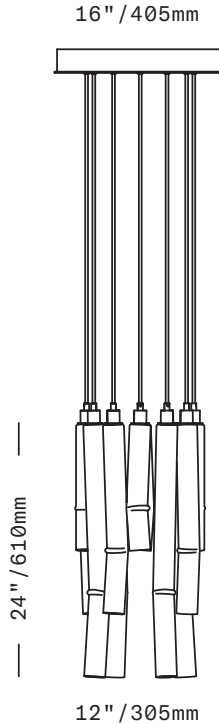

SkLO

Fold Round 12

CHANDELIER

The Fold Round 12 Chandelier consists of 12 individual pendants suspended in a circle from a single round canopy. Each pendant features one of the signature glass elements of the Fold collection: Cylinders of handblown Czech glass with a gentle, intentional “fold”. Approximately 2”/50mm in diameter, the cylinders are sculpted by hand, each slightly different. The glass comes in a mix of 3 different lengths: 12”/305mm, 18”/455mm, and 24”/610mm. Suspended on a fabric-wrapped electrical cord. Cord lengths are field adjustable.

UL listed suitable for dry and damp locations (US & Canada)

Sockets 120V G9 7W Max

LED bulbs included

Requires recessed electrical box for installation

Accommodates sloped ceilings

Standard cord length 72”/1830mm – field adjustable – longer lengths available at additional cost

Fixture weight (approximate): 60lbs/27kg

All glass dimensions are approximate – handblown glass dimensions vary by nature and intent

Made in the Czech Republic

LT420 [---][--]

Fold Round 12 Chandelier

Glass colors

The Fold Round 24 Chandelier consists of 24 individual pendants suspended in a circle from a single round canopy. Each pendant features one of the signature glass elements of the Fold collection: Cylinders of handblown Czech glass with a gentle, intentional “fold”. Approximately 2”/50mm in diameter, the cylinders are sculpted by hand, each slightly different. The glass comes in a mix of 3 different lengths: 12”/305mm, 18”/455mm, and 24”/610mm. Suspended on a fabric-wrapped electrical cord. Cord lengths are field adjustable.