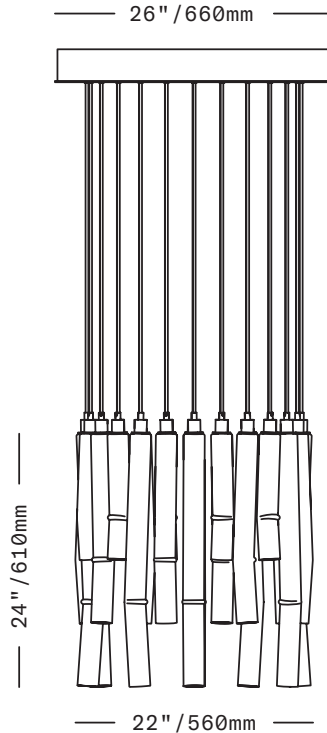

Fixture weight (approximate): 60lbs/27kg

All glass dimensions are approximate – handblown glass dimensions vary by nature and intent

Made in the Czech Republic

LT420 [---][--]

Fold Round 12 Chandelier

Glass colors

The Fold Round 24 Chandelier consists of 24 individual pendants suspended in a circle from a single round canopy. Each pendant features one of the signature glass elements of the Fold collection: Cylinders of handblown Czech glass with a gentle, intentional “fold”. Approximately 2”/50mm in diameter, the cylinders are sculpted by hand, each slightly different. The glass comes in a mix of 3 different lengths: 12”/305mm, 18”/455mm, and 24”/610mm. Suspended on a fabric-wrapped electrical cord. Cord lengths are field adjustable.

Fixture weight (approximate): 160lbs/73kg

All glass dimensions are approximate – handblown glass dimensions vary by nature and intent

Made in the Czech Republic

LT421 [---][--]

Fold Round 24 Chandelier

Glass colors

Fixture weight (approximate): 200lbs/91kg

All glass dimensions are approximate – handblown glass dimensions vary by nature and intent

Made in the Czech Republic

LT422 [---][--]

Fold Round 36 Chandelier

Glass colors