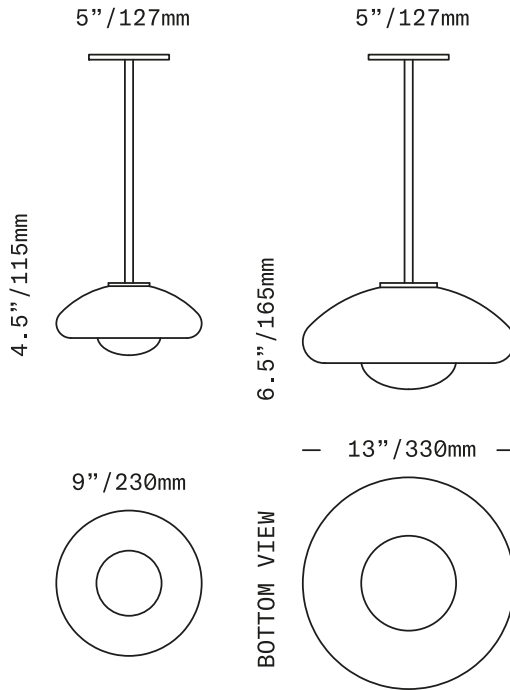

SkLO

Pillow

PENDANT

Lit spheres of glass are nestled into a curving recess in a larger frosted pillow of glass. Each of the two shapes is available in three colors, allowing for a multitude of possible combinations. The soft organic geometry of the Pillow Pendants lends an approachable whimsy; the relationship between the smooth, smaller glass shape inside the concave, frosted outer glass adds an intriguing complexity. Suspended on a brass tube stem.

UL listed suitable for dry and damp locations (US & Canada)

Socket 120V G9 7W Max

LED bulb included

Requires recessed electrical box for installation

Standard canopy does NOT accommodate sloped ceilings or swagging of this light. Other canopy options are available at an additional cost. Visit the Accessories page on our website to see available canopy options and review compatibility

Minimum overall drop lengths: 17"/430mm (LT235)
19"/480mm (LT236)

Lengths over the below available at additional cost:
47"/1190mm (LT235)
49"/1240mm (LT236)

Fixture weights (approximate): 5.5lbs/2.5kg (LT235)
10lbs/4.5kg (LT236)

All glass dimensions are approximate – handblown glass dimensions vary by nature and intent

Made in the Czech Republic

LT235 [---][--] Small
LT236 [---][--] Large

Glass colors
Outer/Inner glass

- Clear Frosted/Celadon [CFC]
- Clear Frosted/Light Beige [CFL]
- Clear Frosted/White [CFW]