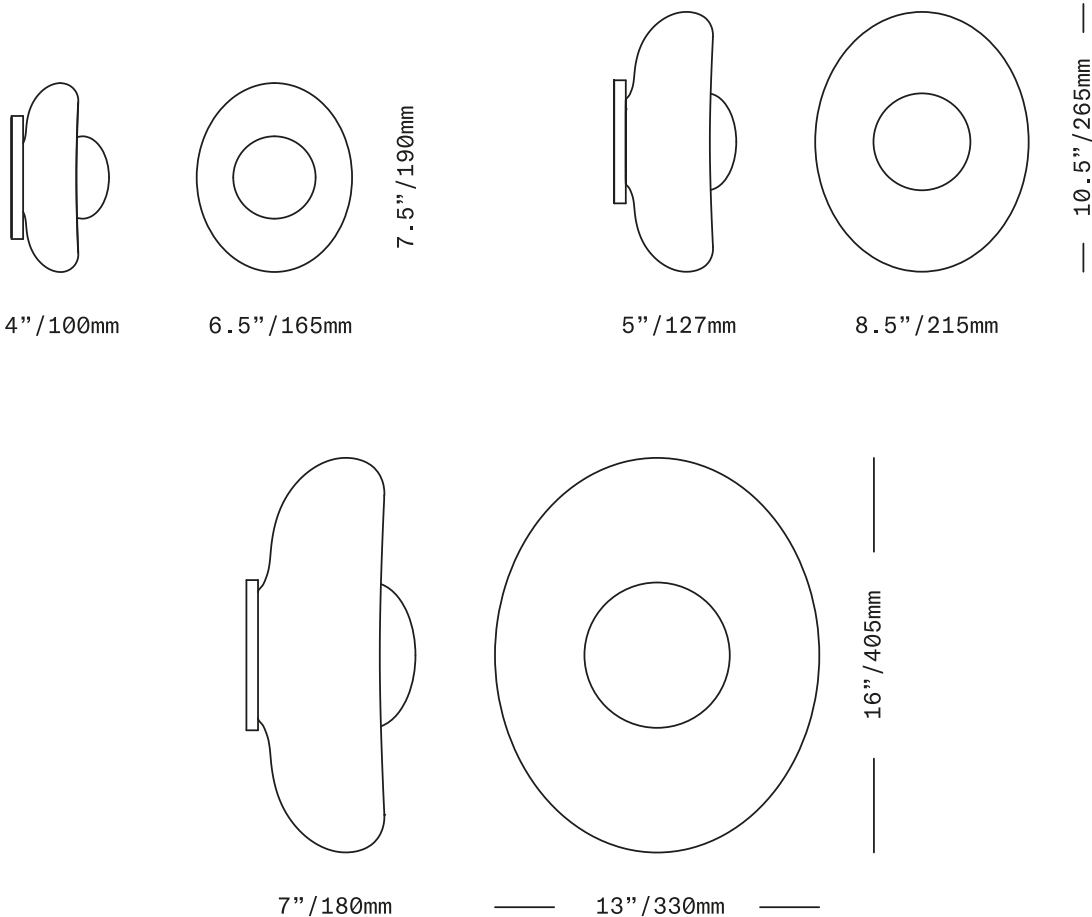

## Pillow

SCONCE/CEILING

Lit spheres of glass are nestled into a curving recess in a larger frosted pillow of glass. Each of the two shapes is available in three colors, allowing for a multitude of possible combinations. The soft organic geometry of the Pillow Sconces lends an approachable whimsy; the relationship between the smooth, smaller glass shape inside the concave, frosted outer glass adds an intriguing complexity.

UL listed suitable for dry and damp locations (US & Canada)

Socket 120V G9 7W Max

LED bulb included

Requires recessed electrical box for installation

Fixture weights (approximate):  
 3lbs/1.5kg (LT230)  
 5.5lbs/2.5kg (LT231)  
 14lbs/6.5kg (LT232)

All glass dimensions are approximate – handblown glass dimensions vary by nature and intent

Made in the Czech Republic

LT230 [---][--] Small  
 LT231 [---][--] Medium  
 LT232 [---][--] Large

Glass colors  
 Outer/Inner glass