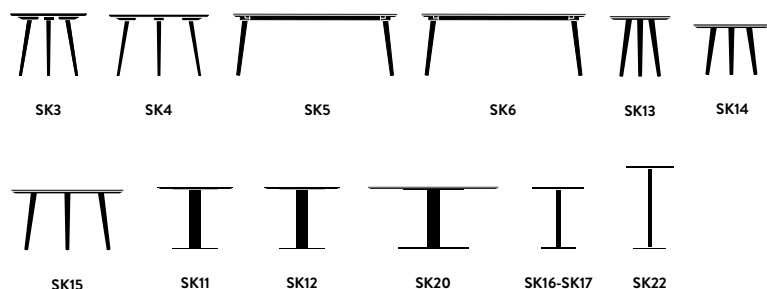

Related products