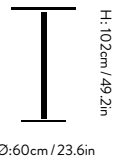

In Between ^{SK22}

Sami Kallio

2020